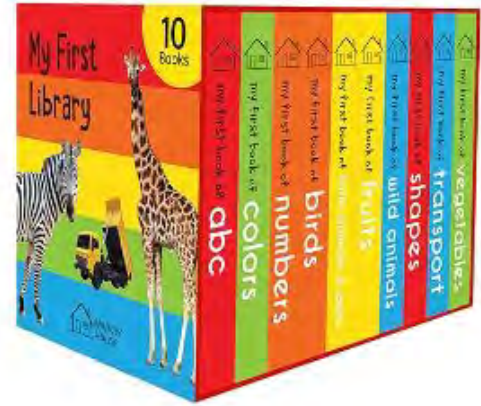

					
Remote pan, tilt and zoom	Infrared Night Vision	Two-way communication	Room temperature display	8 lullabies	Up to 1000ft (300m) range

Kit #1

Pack n Play Sheets, BROLEX 2
Pack Mini Crib Sheets

My First Library : Box Set of 10
Board Books for Kids