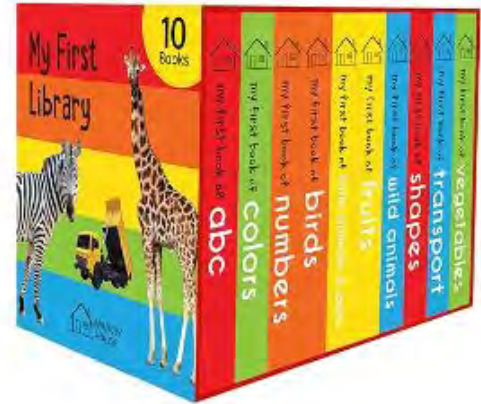

My First Library : Box Set of
10 Board Books for Kids